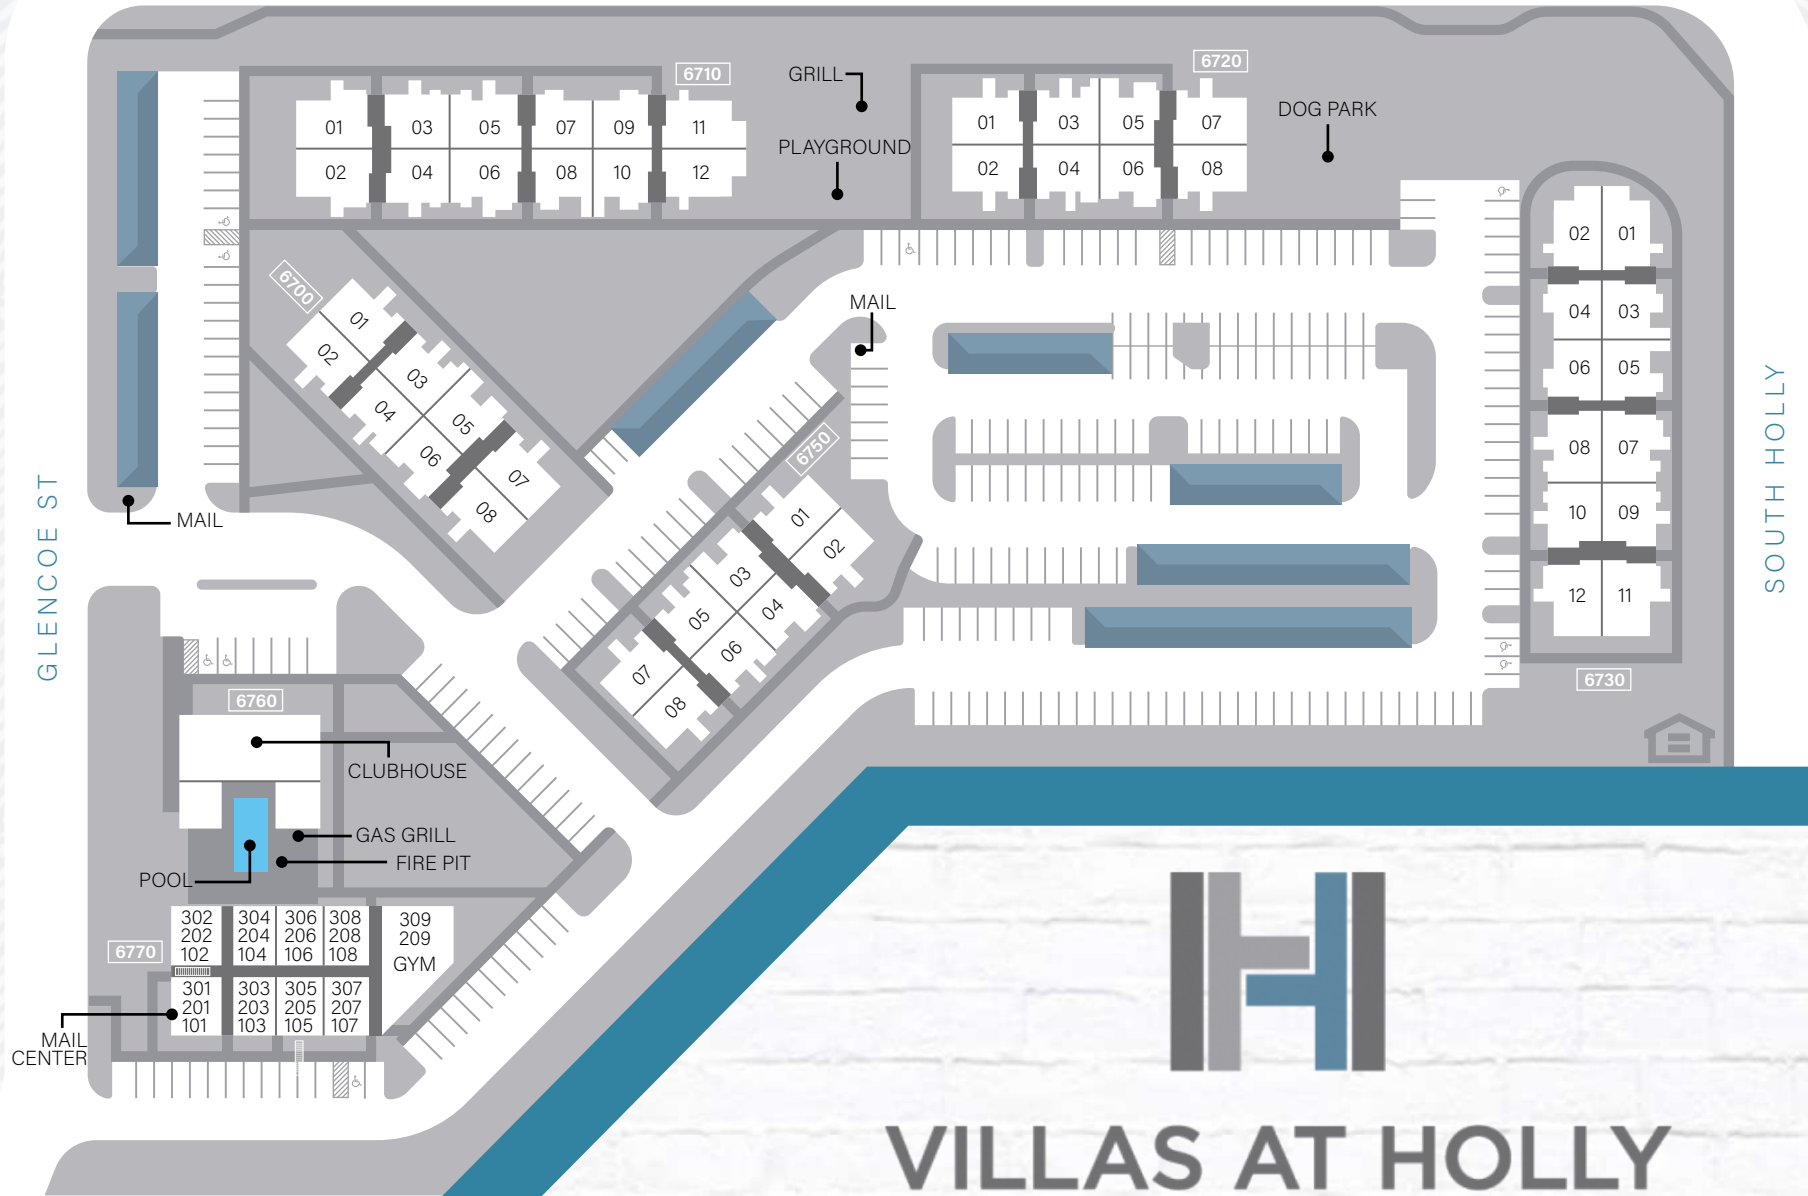

EAST ARAPAHOE RD

GLENCOE ST

SOUTH HOLLY

VILLAS AT HOLLY

APARTMENT HOMES

6760 S GLENCOE ST | CENTENNIAL, CO 80122

T.303.779.8183

MGR.VILLASATHOLLY@ECHELONPG.COM | WWW.VILLASATHOLLY.COM